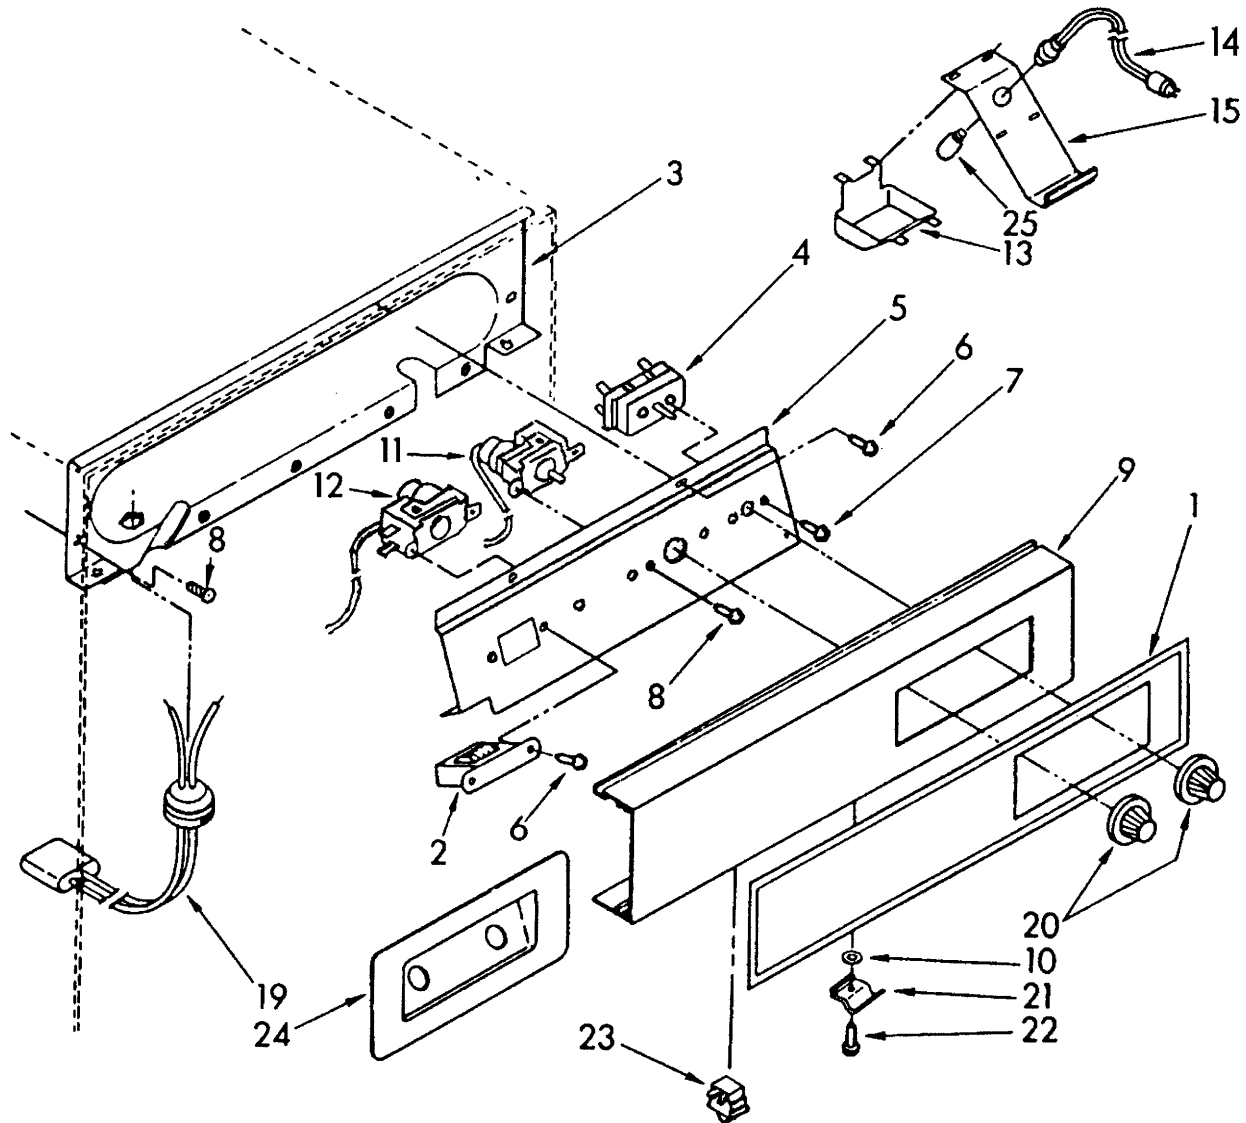

ESCUTCHEON & CONTROL COMPONENTS WITH PARTS LIST (Prior to **Serial#1181341**)

<u>Ref #</u>	<u>Part #</u>	<u>Description</u>	<u>Ref #</u>	<u>Part #</u>	<u>Description</u>
1	758903	Decal, Escutcheon	12	4318268	Thermostat, Bin Control
2	758414	Transformer	13	758489	Lamp Shield
3	756664	Escutcheon, Panel	14	758488	Light Harness
4	593139	Switch, Service	15	758490	Lamp Bracket
5	756341	Bracket, Control	19	758567	Grid Harness
6	965173	Screw, 8-15 x 3/8"	20	756880	Knob
7	486579	Screw, 8-42 x 1/4"	21	759123	Latch
8	488437	Screw	22	487246	Screw, 8-42 x 1/2"
9	759000	Escutcheon	23	1118894	Switch
10	681245	Washer	24	593736	Escutcheon Cup
11	598235	Thermostat, Evaporator	25	676304	Bulb