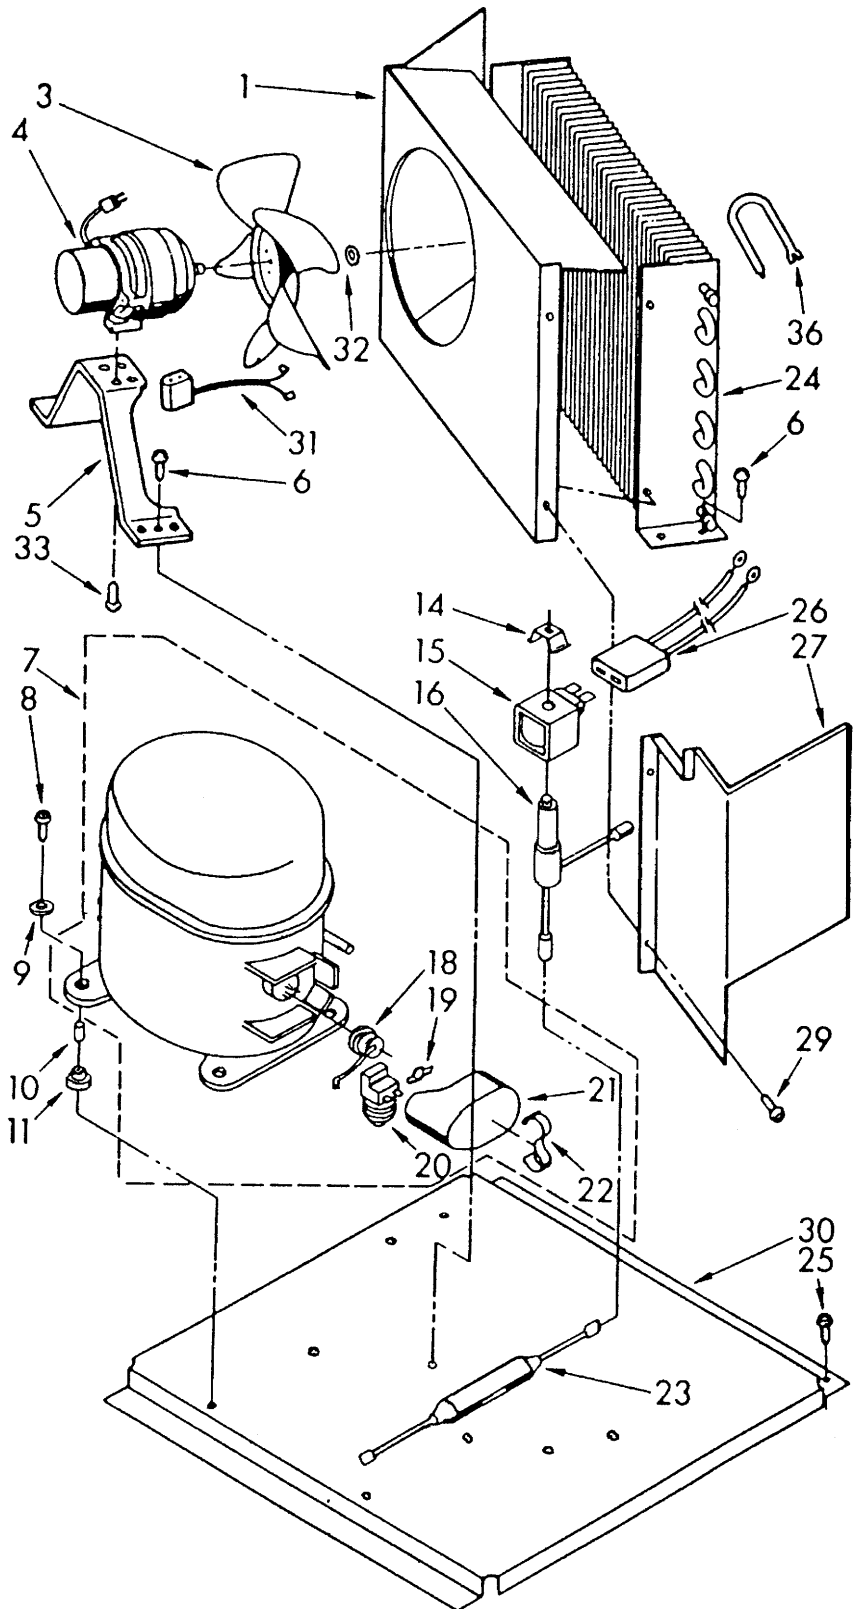

UNIT AREA COMPONENTS PART LIST

(Prior to Serial **#1181341**)

Ref #	Part #	<u>Description</u>
1	757955	Shroud
3	978655	Blade, Fan
4	978483	Motor, Fan
5	755339	Bracket
6	680198	Screw, 1/4-20 x 1/2 (5)
7	4387474	Compressor
8	680233	Screw
9	486645	Washer
10	482739	Sleeve
11	553583	Grommet
13	938384	Clamp
14	564234	Clamp, Coil Retainer
15	588205	Coil, Solenoid
16	598086	Valve Body
17	819100	Overload / Relay
18	3110140	Overload (For Service Comp AE3414A)
19	549086	Spring
20	3110170	Relay (For Service Comp AE3414A)
21	549336	Case
22	549342	Strap, Bale
23	3014230	Filter-Drier, High Side
24	756299	Condenser
25	241428	Screw
26	587971	Harness, Coil
27	758811	Front Deflector
29	488661	Screw
30	2180938	Unit Base
31	583663	Plug, Fan Motor
32	681650	Conical Washer
33	488868	Screw, 8-46 x 1/2
34	1108115	Cover, Terminal
35	819100	Overload / Relay
36	756298	Accumulator

Possible Service Compressor Components →