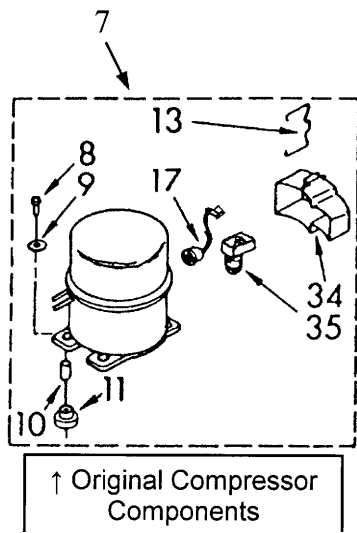

UNIT AREA COMPONENTS (Prior to Serial #1181341)