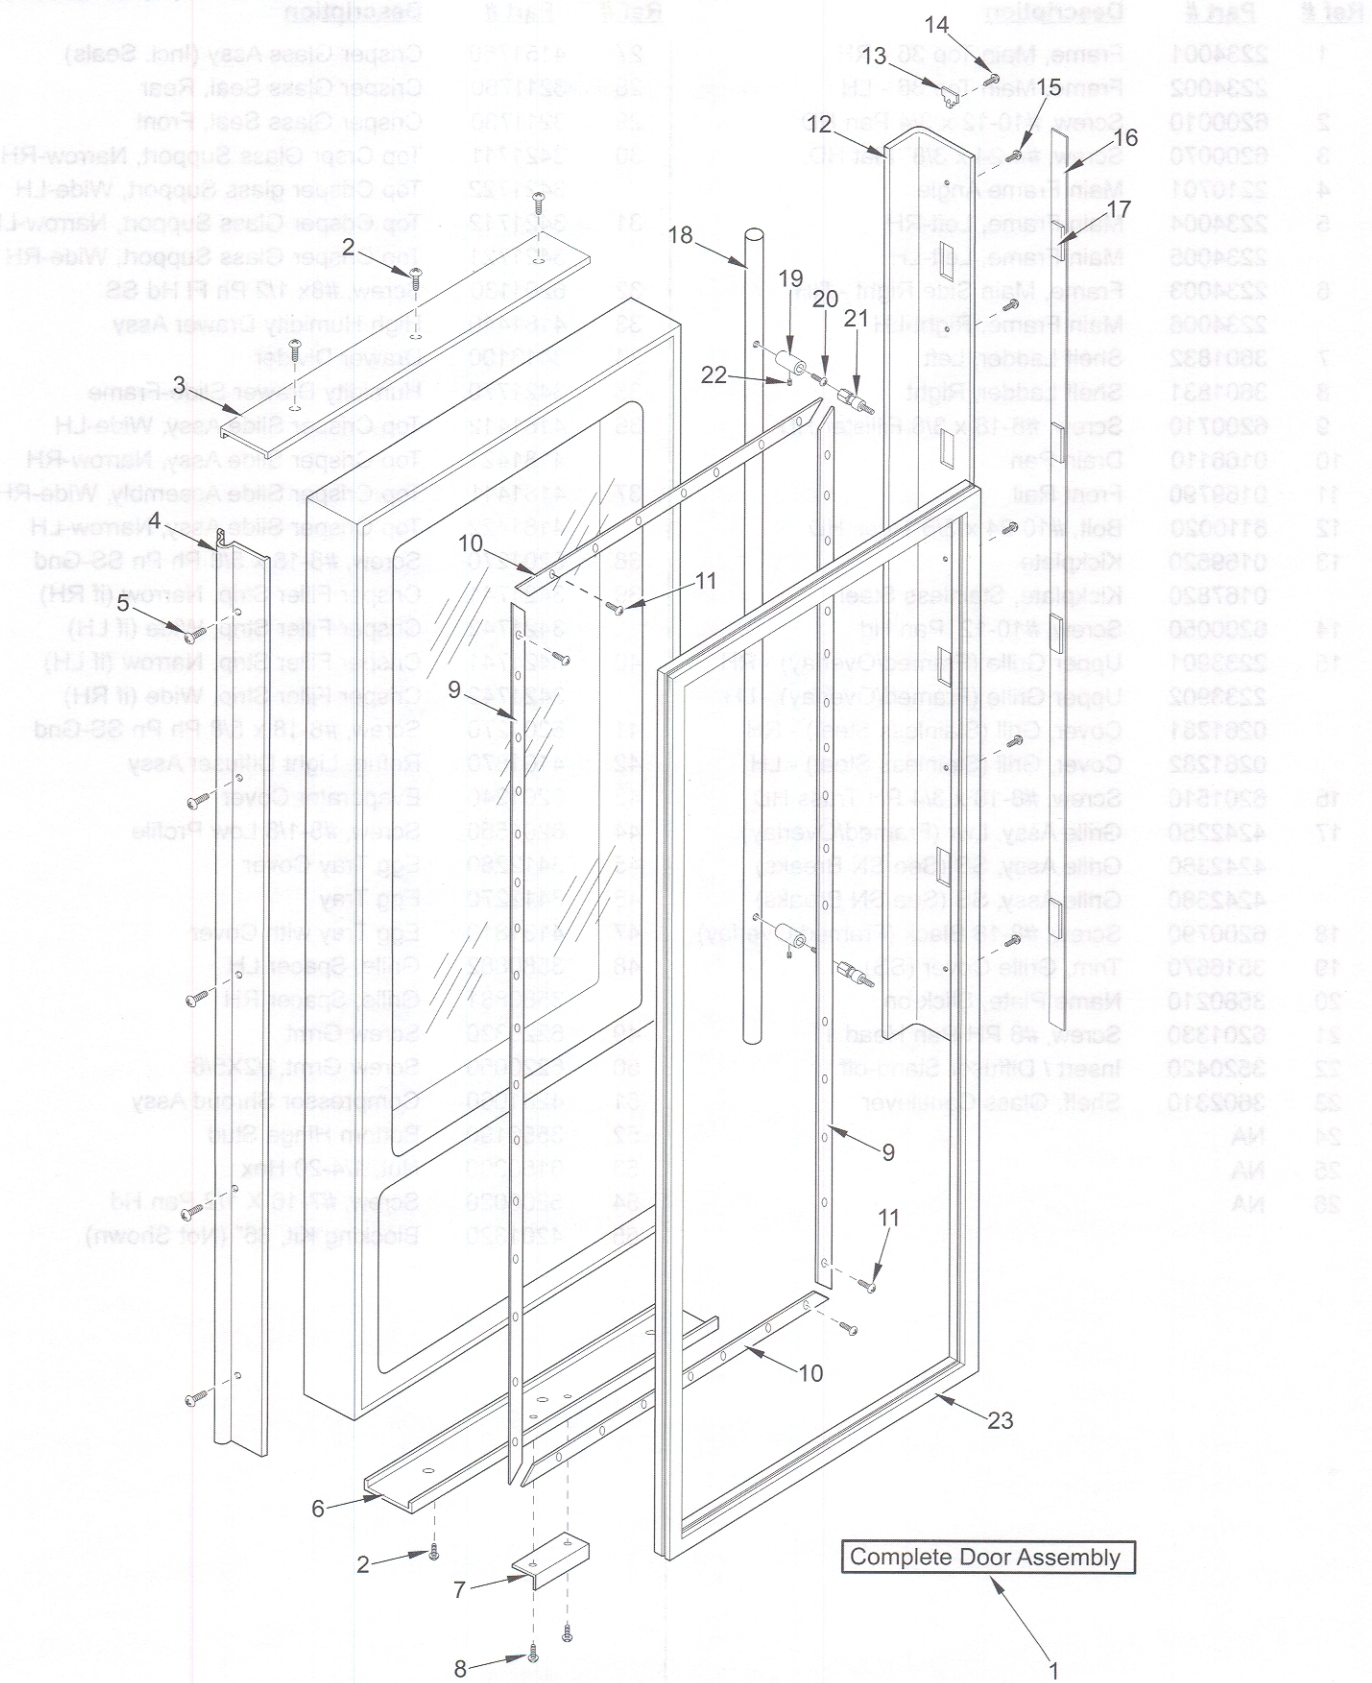

601RG DOOR PARTS LIST

Ref #	Part #	Description
1	4134615	Refrig. Door Assy, Frame/Overlay - RH
	4134616	Refrig. Door Assy, Frame/Overlay - LH
	4134617	Refrig. Door Assy, Frame/Overlay (HAG) - RH
	4134618	Refrig. Door Assy, Frame/Overlay (HAG) - LH
	4134635	Refrig. Door Assy, SS - RH
	4134636	Refrig. Door Assy, SS - LH
	4134637	Refrig. Door Assy, SS (HAG) - RH
	4134638	Refrig. Door Assy, SS (HAG) - LH
NOTE: All Door Assy's include Wire Harness / Top Hinge Assy.		
2	6200720	Screw, #8-18 x 1/2 Ph Truss Hd
3	2230608	Door Trim, Top LH
	2230609	Door Trim, Top RH
4	3511310	Door Trim, Hinge Side - Mitered Corner
	3511410	Door Trim, Hinge Side - (SS Model)
5	6200720	Screw, #8-18 x 1/2 Ph Truss Hd
6	2230606	Door Trim, Bottom LH
	2230607	Door Trim, Bottom RH
7	0185180	Switch Depressor
8	6201300	Tapping Screw, #8 x 1/2
9	3420250	Gasket Retainer, Side, 57.875
10	3420220	Gasket Retainer, 33.312"
11	6200410	Screw, #8 x 1/2 Slot Head Hex
12	4132230	Door Handle Assy (Framed)
	4132330	Handle-side Door Trim (Overlay)
13	3413340	Handle/Trim End Cap
14	6180160	Rivet, Open End Blind, 1/8 X 3/16
15	6201300	Tapping Screw, #8 x 1/2
16	4132370	Handle/Trim Molding Assy
17	3451000	Magnet, Trim Strip - 3"
18	4133510	Handle Assy, Blunt (Incl. Stand-offs) - (See SN Breaks)
	4133690	Handle Assy, SS OBR Standoffs (Incl. Stand-offs) - (See SN Breaks)
19	3511320	Handle Stand-off 1" D (See SN Breaks)
	3512150	Standoff, SS Oval, Door (See SN Breaks)
20	6110540	Bolt, #10-24 x 1/2 Flat Socket HD
21	3511520	Handle Mounting Stud
22	6110730	Set Screw #10-32 x 1/4 SS Cone
23	3212100	Door Gasket

18 - Suction Line Gasket (Not Shown)

601RG DOOR VIEW