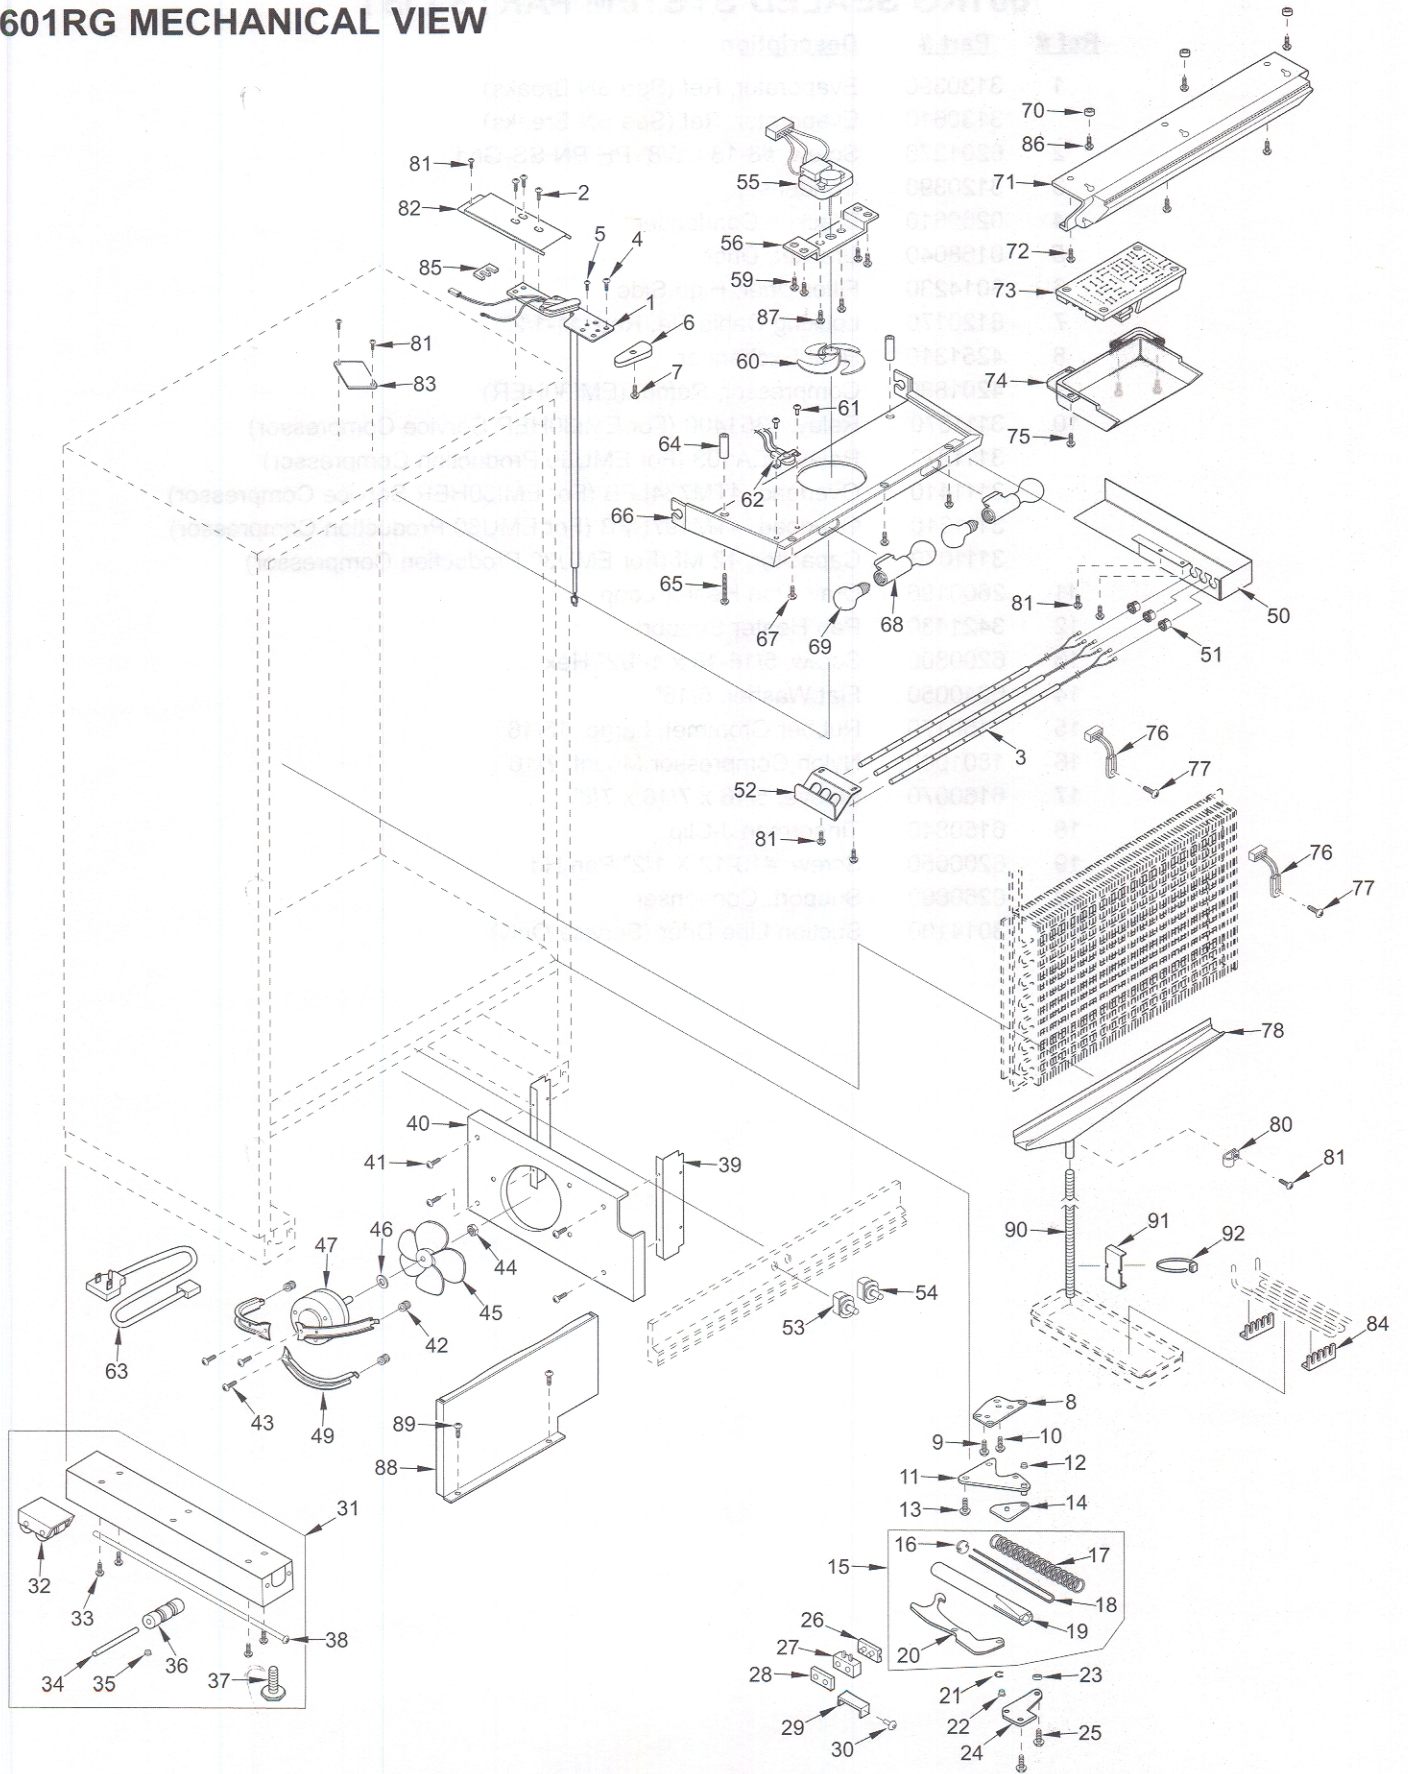

601RG MECHANICAL PARTS LIST

Ref #	Part #	Description	Ref #	Part #	Description
1	4325461	Wire Harness/Hinge Assy, Door RH	45	3150320	Fan Blade, Cond -5 prop
	4325462	Wire Harness/Hinge Assy, Door LH	46	3210340	Neoprene Silencer, 7/8"
2	6201140	Screw 1/4-20 X 5/8 Sems But Hd	47	4200740	Motor Pkg, Cond Fan (blade not incl.)
3	3030150	Strip, Light 15 Watt	48	6150330	Well Nut, .75D x .804", #10-32
4	6110540	Bolt, #10-24 x 1/2" Flat Socket HD	49	0261150	Condenser Fan Bracket
5	6200390	Screw, #6 x 3/8" T25 Flat Head PH	50	0212740	Light Box
6	3541017	Top Cabinet Hinge Cover, RH	51	3220810	Grommet, Open/Closed 1/2"
	3541018	Top Cabinet Hinge Cover, LH	52	0261330	Bracket, Light
7	6200140	Screw, #8-15 x 3/8" Truss HD	53	3060030	Light Switch, N/C
8	4151241	Door Hinge, Bottom RH	54	3060020	Fan Switch, N/O
	4151242	Door Hinge, Bottom LH	55	4200170	Ref Fan Motor Pkg. (blade not incl.)
9	6110540	Bolt, #10-24 x 1/2" Flat Socket HD	56	0212520	Bracket, Fan (Production)
10	6200390	Screw, #6 x 3/8" T25 Flat Head PH		0212540	Bracket, Fan (In Srvc Pckg, 4200170)
11	4151871	Bottom Cabinet Hinge Assembly - RH	57	3220250	Grommet, Rubber-M5351
	4151872	Bottom Cabinet Hinge Assembly - LH	58	3520410	Brass Insert, Fan
12	3421270	Hinge Bearing, 3/8" x 5/8"	59	6201270	Screw, #8-18 x 5/8" PH PN SS-Gnd
13	6110070	Bolt, 1/4-20 x 3/4" Spinlock Zinc	60	3150640	Fan Blade, Evaporator
14	DS90	Door Stop-90 Degree	61	6180010	Pop Rivet, 1/8"
	DS105	Door Stop-105 Degree	62	3082140	Light Terminator
15	4201113	Door Closer Assembly, RH	63	4321820	Power Cord
	4201114	Door Closer Assembly, LH	64	6220220	Screw,Grommet 1/32x3/8 Sq
16	0165980	Door Closer Spring Retainer	65	6201010	Screw, #8-15 x 2" Pan Head
17	3450530	Door Closer Spring	66	4162660	Shroud Assy, Ref Fan
	3450710	Low Pull Spring	67	6201270	Screw, #8-18 x 5/8" PH PN SS-Gnd
18	3421290	Door Closer Linkage	68	3050180	Light Socket, Double
19	3421300	Door Closer Housing	69	3030030	Light Bulb, 40 Watt
20	0183110	Door Closer Arm	70	6160240	Nylon Spacer
21	3450550	E-Ring / Klipping , 5/16"	71	4162652	Control Panel Assy
22	3421270	Door Closer Bearing	72	6201270	Screw, #8-18 x 5/8" PH PN SS-Gnd
23	6160220	Steel Spacer	73	4203790	Control Board
24	0183960	Cabinet Hinge Stiffener	74	3413940	Control Board Encl
25	6110450	Bolt, 1/4-20 x 1/2" Whiz Lock	75	6201270	Screw, #8-18 x 5/8" PH PN SS-Gnd
26	3450570	Door Closer Cushion	76	3014350	Thermistor
27	0165970	Door Closer Guide Support	77	6201270	Screw, #8-18 x 5/8" PH PN SS-Gnd
28	3421310	Door Closer Guide	78	0260540	Drain Trough Assy
29	0166360	Door Closer Cushion Retainer	79	6201270	Screw, #8-18 x 5/8" PH PN SS-Gnd
30	6180010	Pop Rivet, 1/8"	80	6120050	Tube Clamp, Plastic, 5/8"
31	4110353	Base Assy (w/rollers)	81	6201270	Screw, #8-18 x 5/8" PH PN SS-Gnd
32	4110331	Base Rear Roller Assy	82	0185190	Cover, Hinge - LH
33	6200010	Screw, #10-12 x 3/4" Pan HD		0185210	Cover, Hinge - RH
34	3550560	Straight Pin, Base Assy - .312" x 2.88"	83	0261170	Plate, Cover
35	3450620	Canoe Clip	84	3421430	Pan Heater Support
36	3421240	Cabinet Roller	85	0164500	Shim - Hinge (.040")
37	3570050	Leveling Leg, #18-3/8 x 1"		0164510	Shim - Hinge (.060")
38	6110580	Adjusting Screw	86	6200720	Screw, #8-18 x 1/2 PH Truss HD
39	0260610	Bracket, Condenser	87	6110270	Bolt, #10-32 x 1/4" RD HD
40	0261230	Shroud, Condenser Fan	88	4281060	Compressor Shroud Assy
41	6200050	Screw, #10-12 X 1/2" Pan Hd	89	6200020	Screw, #7-16 X 1/2 Pan Hd
42	3220360	Grommet, Mounting Bracket	90	1601400	Tube, Drain 1/2" X 72"
43	6200430	Screw,#8-18x1/2 Ph Pan Hd B	91	0261160	Bracket, Drain Tube
44	6150410	Nut, 1/4-20	92	6120170	Cable Tie, Red 11-1/2

601RG MECHANICAL VIEW