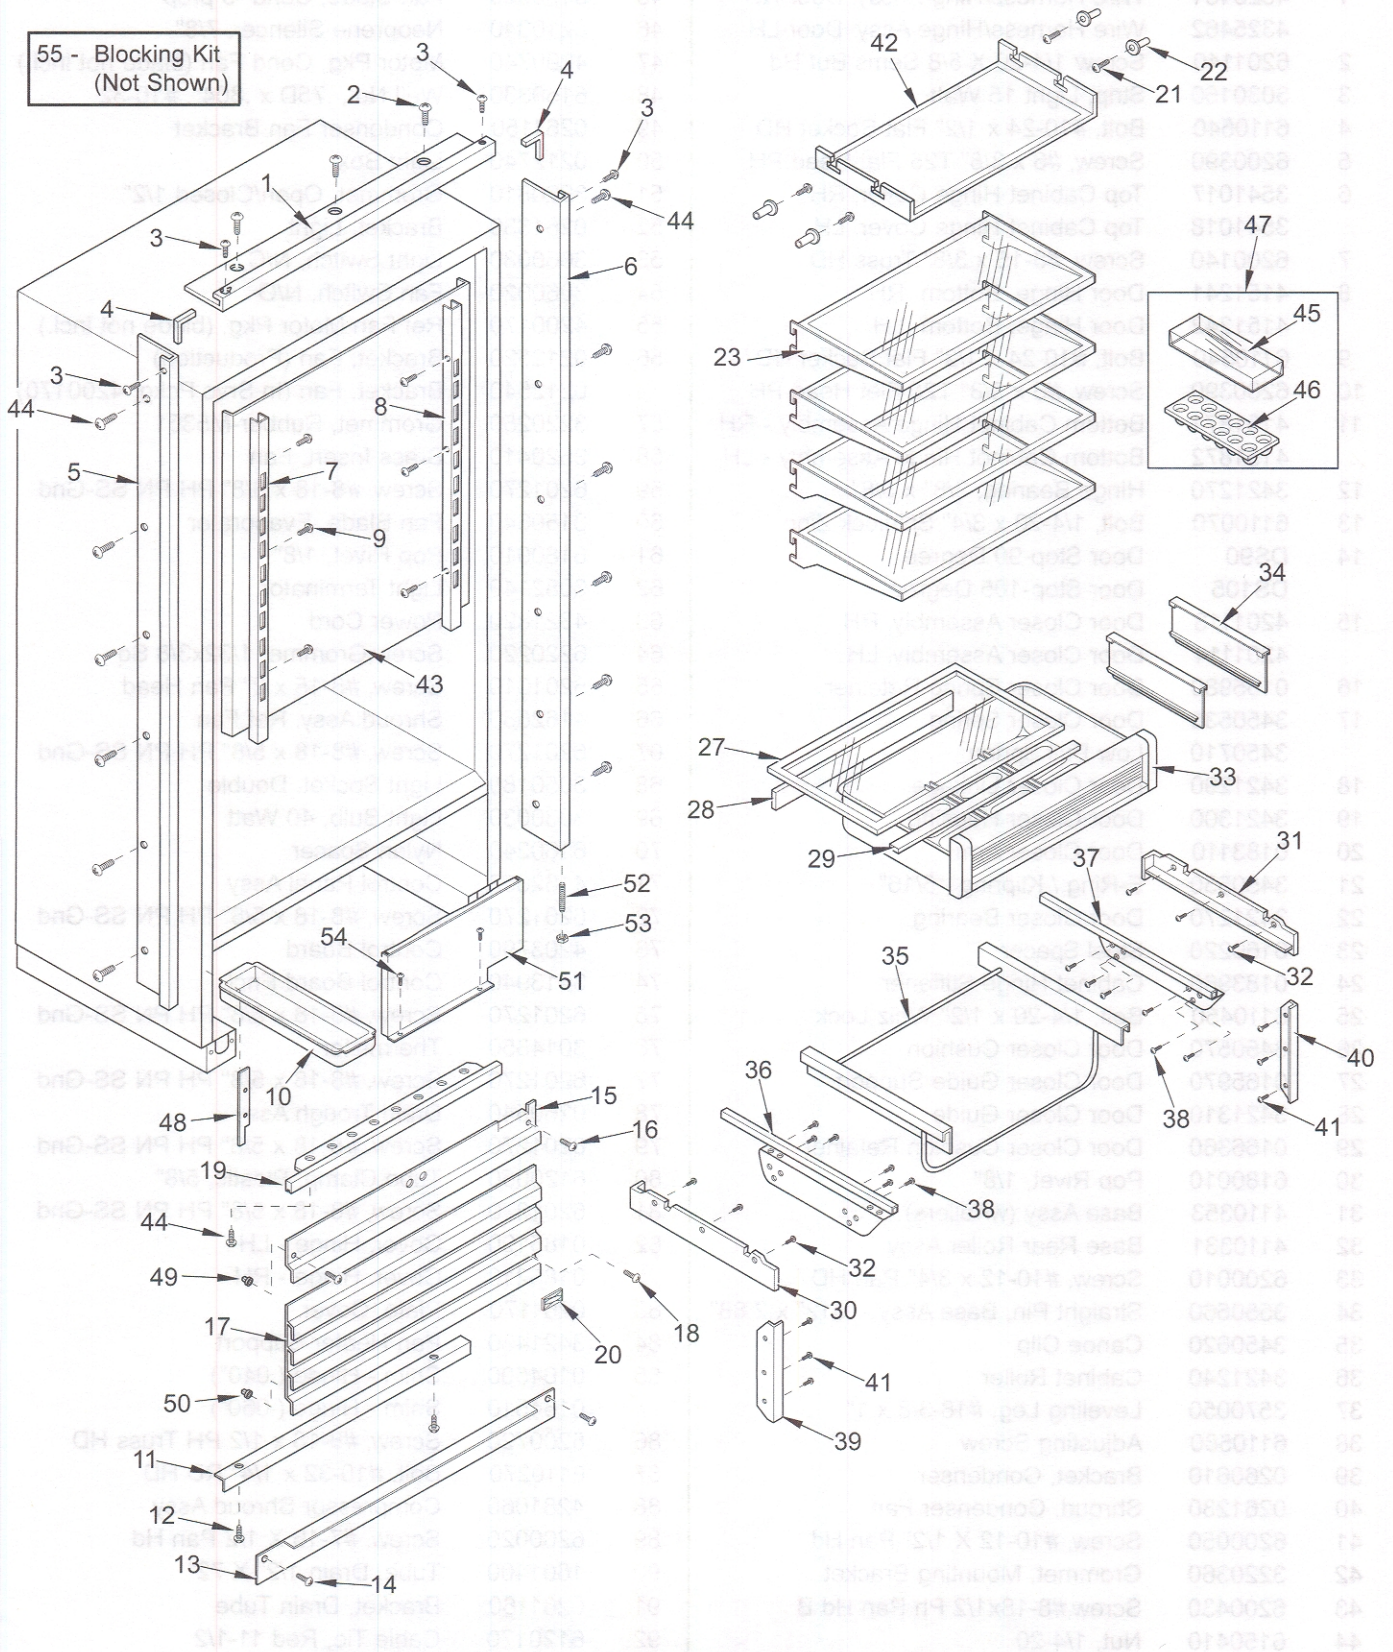

601RG COSMETIC PARTS LIST

<u>Ref #</u>	<u>Part #</u>	<u>Description</u>	<u>Ref #</u>	<u>Part #</u>	<u>Description</u>
1	2234001	Frame, Main Top 36 - RH	27	4151750	Crisper Glass Assy (Incl. Seals)
	2234002	Frame, Main Top 36 - LH	28	3211760	Crisper Glass Seal, Rear
2	6200010	Screw, #10-12 x 3/4 Pan HD	29	3211730	Crisper Glass Seal, Front
3	6200070	Screw, #4-24 x 3/8" Flat HD.	30	3421711	Top Crspr Glass Support, Narrow-RH
4	2210701	Main Frame Angle		3421722	Top Crisper glass Support, Wide-LH
5	2234004	Main Frame, Left-RH	31	3421712	Top Crisper Glass Support, Narrow-LH
	2234005	Main Frame, Left-LH		3421721	Top Crisper Glass Support, Wide-RH
6	2234003	Frame, Main Side Right - RH	32	6201130	Screw, #8x 1/2 Ph Fl Hd SS
	2234006	Main Frame, Right-LH	33	4181440	High Humidity Drawer Assy
7	3601832	Shelf Ladder, Left	34	3413100	Drawer Divider
8	3601831	Shelf Ladder, Right	35	3421770	Humidity Drawer Slide-Frame
9	6200710	Screw, #8-18 x 3/8 Fillister HD	36	4181412	Top Crisper Slide Assy, Wide-LH
10	0166110	Drain Pan		4181421	Top Crisper Slide Assy, Narrow-RH
11	0169790	Front Rail	37	4181411	Top Crisper Slide Assembly, Wide-RH
12	6110020	Bolt, #10-24 x 3/8 Truss HD		4181422	Top Crisper Slide Assy, Narrow-LH
13	0169520	Kickplate	38	6201270	Screw, #8-18 x 5/8 Ph Pn SS-Gnd
	0167820	Kickplate, Stainless Steel	39	3421741	Crisper Filler Strip, Narrow (if RH)
14	6200050	Screw, #10-12 Pan Hd		3421742	Crisper Filler Strip, Wide (if LH)
15	2233901	Upper Grille (Framed/Overlay) - RH	40	3421741	Crisper Filler Strip, Narrow (if LH)
	2233902	Upper Grille (Framed/Overlay) - LH		3421742	Crisper Filler Strip, Wide (if RH)
	0261281	Cover, Grill (Stainless Steel) - RH	41	6201270	Screw, #8-18 x 5/8 Ph Pn SS-Gnd
	0261282	Cover, Grill (Stainless Steel) - LH	42	4161870	Refrig. Light Diffuser Assy
16	6201510	Screw, #8-18 x 3/4 PH Truss HD	43	0201240	Evaporator Cover
17	4242250	Grille Assy, Lwr (Framed/Overlay)	44	6201550	Screw, #8-1/8 Low Profile
	4242360	Grille Assy, SS (See SN Breaks)	45	3412280	Egg Tray Cover
	4242380	Grille Assy, SS (See SN Breaks)	46	3412270	Egg Tray
18	6200790	Screw, #8-18 Black (Framed/Overlay)	47	4131810	Egg Tray with Cover
19	3516670	Trim, Grille Cover (SS)	48	3580882	Grille, Spacer LH
20	3580210	Name Plate, Stick-on		3580881	Grille, Spacer RH
21	6201330	Screw, #8 PH-Pan Head 1"	49	6220320	Screw Grmt
22	3520420	Insert / Diffuser Stand-off	50	6220050	Screw Grmt, 1/2X5/8
23	3602310	Shelf, Glass Cantilever	51	4281060	Compressor Shroud Assy
24	NA		52	3550190	Bottom Hinge Stud
25	NA		53	6150200	Nut, 1/4-20 Hex
26	NA		54	6200020	Screw, #7-16 X 1/2 Pan Hd
			55	4201320	Blocking Kit, 36" (Not Shown)

601RG COSMETIC VIEW